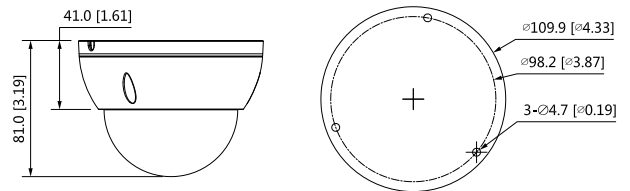

Dimensions (mm[inch])

Accessories

Optional: