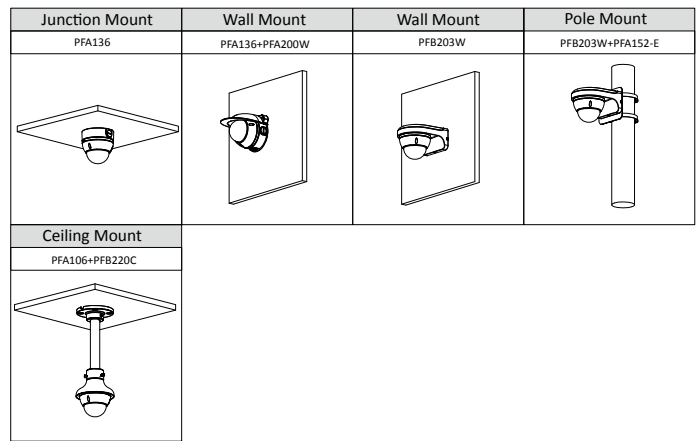

Ordering Information

Type	Part Number	Description
4MP Camera	DH-IPC-HDBW3449EP-AS-NI	4MP Lite AI Full-color Fixed-focal Dome Network Camera,PAL
	DH-IPC-HDBW3449EN-AS-NI	4MP Lite AI Full-color Fixed-focal Dome Network Camera,NTSC
Accessories (optional)	PFA136	Junction Box
	PFA200W	Rain Shade
	PFB203W	Wall Mount
	PFA152-E	Pole Mount
	PFA106	Mount Adapter
	PFB220C	Ceiling Mount
	PFM321D	DC12V1A Power Adapter
	LR1002-1ET/1EC	Single-port Long Reach Ethernet over Coax Extender
	PFM900-E	Integrated Mount Tester
	PFM114	TLC SD Card