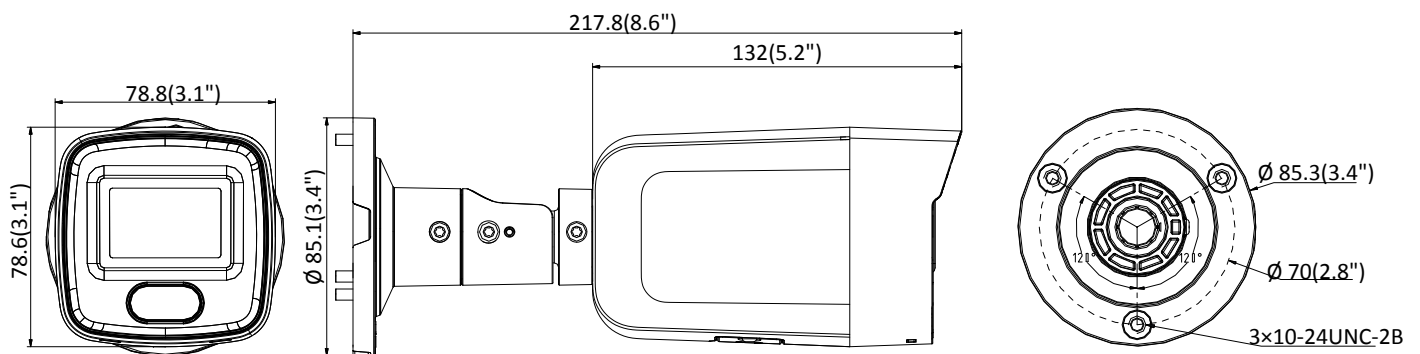

Safety	UL (UL 60950-1); CB (IEC 60950-1:2005 + Am 1:2009 + Am 2:2013); CE-LVD (EN 60950-1:2005 + Am 1:2009 + Am 2:2013); BIS (IS 13252(Part 1):2010+A1:2013+A2:2015); LOA (IEC/EN 60950-1)
Environment	CE-RoHS (2011/65/EU); WEEE (2012/19/EU); Reach (Regulation (EC) No 1907/2006)

* Listed resolutions are only selectable options. It does not mean that all streams can work at their maximum resolution at the same time.

Available Model

DS-2CD2027G1-L (2.8/4/6 mm)

Dimension

Unit: mm(inch)

Accessory