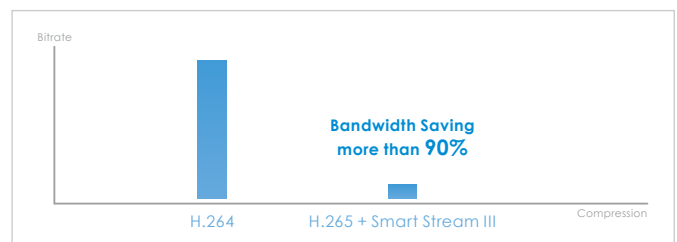

H.265 + Smart Stream III, Ultra-low Bandwidth